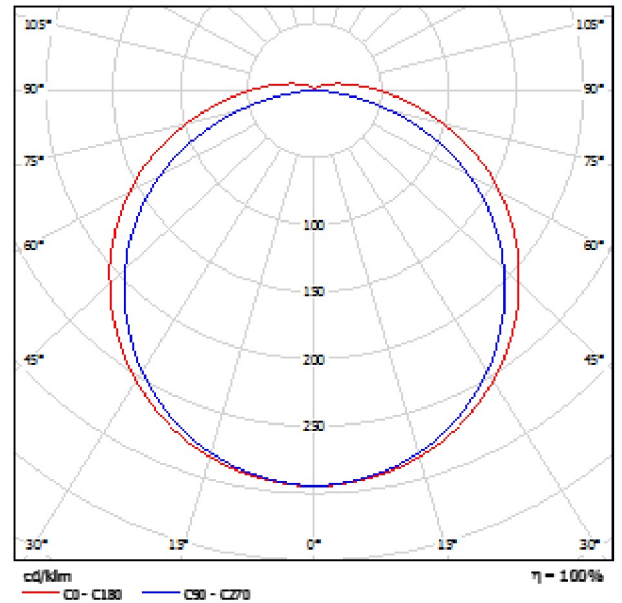

Luminaire classification according to CIE: 95
 CIE flux code: 42 73 92 95 100

Luminous emittance 1:

Glare Evaluation According to UGR											
		70	70	50	50	30	70	70	50	50	30
o Ceiling		70	70	50	50	30	70	70	50	50	30
x Walls		50	50	30	30	20	50	50	30	30	20
y Floor		20	20	20	20	20	20	20	20	20	20
Room Size X Y		Viewing direction at right angles to lamp axis					Viewing direction parallel to lamp axis				
2H	2H	21.2	22.9	21.9	22.8	22.2	21.9	22.8	21.8	22.1	22.9
	3H	22.1	24.3	22.9	24.7	22.0	22.3	24.5	22.7	24.8	22.2
	4H	22.9	28.0	24.3	28.4	22.8	22.9	28.1	24.3	28.4	22.8
	8H	24.8	29.7	25.0	28.0	26.8	24.3	28.4	24.8	28.8	26.2
	12H	24.9	28.9	25.3	28.3	26.7	24.4	28.9	24.9	28.9	26.3
4H	2H	25.1	28.1	26.8	26.9	27.0	24.9	28.4	24.9	26.9	26.3
	3H	21.7	22.9	22.2	22.3	22.7	22.0	22.1	22.4	22.8	22.9
	4H	22.9	24.9	24.3	22.3	22.7	24.0	22.0	24.4	22.4	22.8
	8H	24.8	23.7	22.3	22.2	22.8	24.8	22.8	22.2	22.1	22.8
	12H	22.7	26.9	26.2	26.9	27.4	22.3	26.0	22.8	26.9	27.0
8H	2H	26.1	26.8	26.8	27.3	27.8	25.4	26.1	25.9	26.8	27.1
	3H	26.4	27.1	26.9	27.6	28.1	25.9	26.1	26.0	26.8	27.2
	4H	25.1	25.9	25.7	26.3	26.9	25.1	25.8	25.8	26.3	26.8
	8H	26.2	26.8	26.7	27.3	27.8	26.7	26.3	26.3	26.8	27.4
	12H	26.7	27.2	27.2	27.7	28.3	26.0	26.8	26.8	27.0	27.8
12H	4H	27.2	27.8	27.7	28.2	28.8	26.1	26.8	26.7	27.1	27.7
	8H	25.2	25.8	25.7	26.3	26.9	25.1	25.8	25.8	26.3	26.8
	12H	26.3	26.8	26.8	27.3	27.8	25.8	26.4	26.4	26.9	27.5
8H	26.8	27.3	27.4	27.8	28.4	26.1	26.6	26.7	27.1	27.7	
Variation of the observer position for the luminaire distance S											
S = 1.0H		+0.1 / -0.1					+0.1 / -0.1				
S = 1.5H		+0.2 / -0.3					+0.2 / -0.2				
S = 2.0H		+0.3 / -0.5					+0.4 / -0.5				
Standard table		S107					S108				
Correction		0.7					0.9				
Summand		0.7					0.9				
Corrected Glare Index referring to 2500lm Total Luminous Flux											